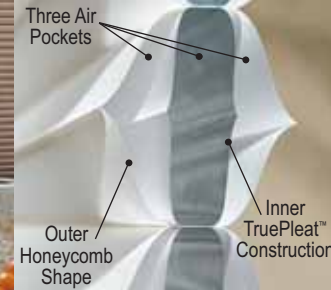

Introducing the Duette® Architella® Collection

Superior Comfort: Patented honeycomb-within-a-honeycomb construction provides superior energy savings. Warmer winters and cooler summers.

Vibrant Appearance: Color and texture are preserved in bright sunlight and on opaque fabrics.

Consistent Beauty: Patented TruePleat™ construction keeps every shade crisp and consistent from front to back and top to bottom.

Selection: Several luxurious fabrics, three pleat sizes and many colors.