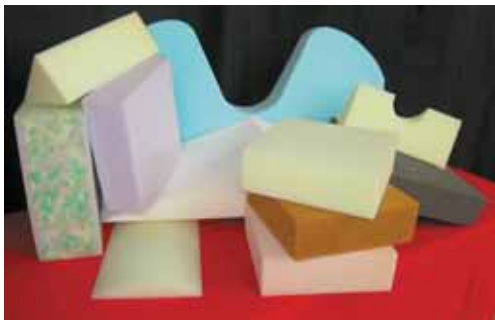

# Cut-to-Size Foam

Mattresses • Cushions • Paddings

RV • BOAT  
HOME • CABIN

*Any Size – Any Shape!*

**CALL**  
**360-659-8458**  
Mon-Fri 10-5  
Sat 10-4

*Open Directly to the Public*

*Slumber Ease Mattress Factory*