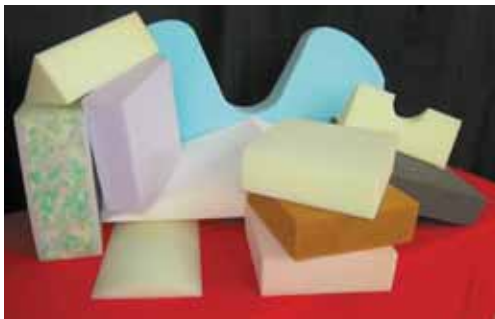

Cut-to-Size Foam

Mattresses • Cushions • Paddings

**RV • BOAT
HOME • CABIN**

Any Size – Any Shape!

CALL
360-659-8458
Mon-Fri 10-5
Sat 10-4

Open Directly to the Public

Slumber Ease Mattress Factory

Showroom at 4th & Cedar in Marysville
Factory at 1327 8th Street in Marysville