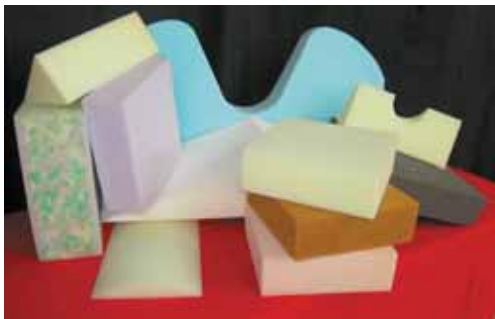

Cut-to-Size Foam

Mattresses • Cushions • Paddings

**RV • BOAT
HOME • CABIN**

Any Size – Any Shape!

CALL
360-659-8458
Mon-Fri 10-5
Sat 10-4

Open Directly to the Public

Slumber Ease Mattress Factory

Showroom at 4th & Cedar in Marysville
Factory at 1327 8th Street in Marysville