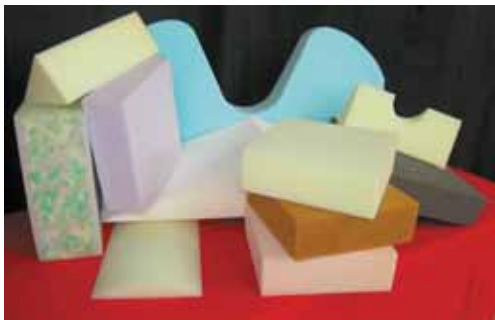

Cut-to-Size Foam

Mattresses • Cushions • Paddings

RV • BOAT
HOME • CABIN

Any Size – Any Shape!

CALL
360-659-8458
Mon-Fri 10-5
Sat 10-4

Open Directly to the Public

Slumber Ease Mattress Factory

Showroom at 4th & Cedar in Marysville
Factory at 1327 8th Street in Marysville